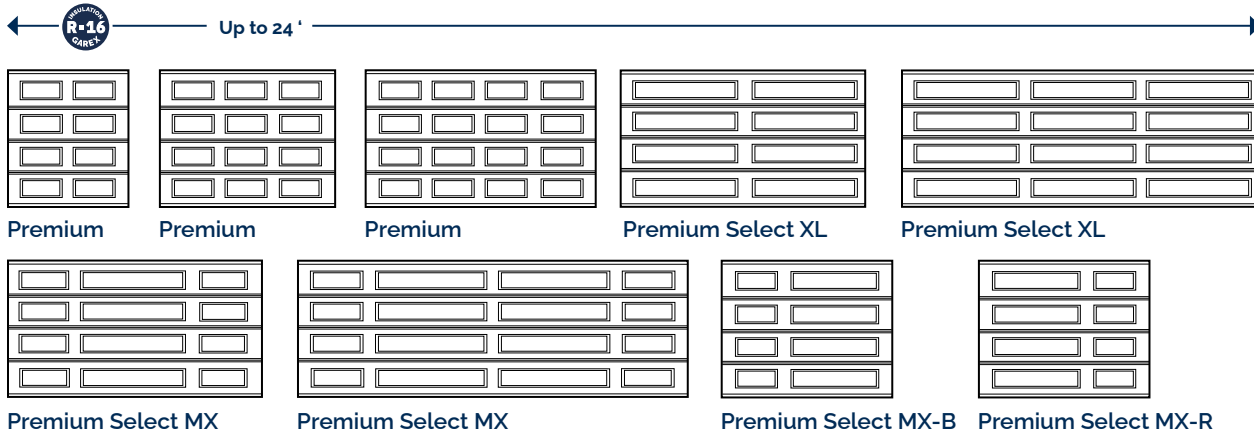

**Traditional Design
and Sleek Look**

Illustrated model: Premium Select MX-B

Premium series

Discover our Premium series. Very popular on the market, it embodies a classic, timeless style. With its multitude of options, this series will undoubtedly bring a touch of charm and elegance to your home

*For aluminum coating, chromate pretreatment is used instead of galvanization.

Available configurations

Discover your style

Illustrated model: Premium

Color chart

Galvanized Steel

Aluminum

GENTEK

Available in the color of your choice.
*Additional charges apply.

Technical information

Panel height	18, 21 and 24 inches (45, 53 and 60 cm) Premium/Select XL: 3 to 24 feet (0.91 m to 7.32 m)
Panel width	Select MX-B/MX-R: 7 to 9 feet (2.13 m to 2.74 m) Select MX: 9 to 24 feet (2.74 m to 7.32 m)
Door Thickness	1 3/4" (44,45 mm) / RSI 2,81 (R-16)
Windows	Premium: 24x12 Standard injected frame Select XL: 40x13 Standard injected frame
Metal Thickness	26 ga Steel : 0,47 mm (0,0185 in) 23 ga Aluminum : 0,61 mm (0,024 in)
Insulation	High-density polyurethane meeting the highest environmental standards.
End Block	Made of 100% recycled materials - A Garex exclusivity.
Coating	Baked Polyester (2 layers)
Texture	Woodgrain