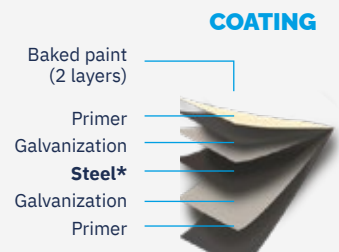

**Traditional Design
and Sleek Look**

Illustrated model: Premium Select MX-B

Premium series

Discover our Premium series. Very popular on the market, it embodies a classic, timeless style. With its multitude of options, this series will undoubtedly bring a touch of charm and elegance to your home

*For aluminum coating, chromate pretreatment is used instead of galvanization.

Available configurations

Discover your style

Illustrated model: Premium

Color chart

Galvanized Steel

Aluminum

GENTEK

Available in the color of your choice.
*Additional charges apply.

Technical information

Panel height	18, 21 and 24 inches (45, 53 and 60 cm) Premium/Select XL: 3 to 24 feet (0.91 m to 7.32 m)
Panel width	Select MX-B/MX-R: 7 to 9 feet (2.13 m to 2.74 m) Select MX: 9 to 24 feet (2.74 m to 7.32 m)
Door Thickness	1 3/4" (44,45 mm) / RSI 2,81 (R-16)
Windows	Premium: 24x12 Standard injected frame Select XL: 40x13 Standard injected frame
Metal Thickness	26 ga Steel : 0,47 mm (0,0185 in) 23 ga Aluminum : 0,61 mm (0,024 in)
Insulation	High-density polyurethane meeting the highest environmental standards.
End Block	Made of 100% recycled materials - A Garex exclusivity.
Coating	Baked Polyester (2 layers)
Texture	Woodgrain